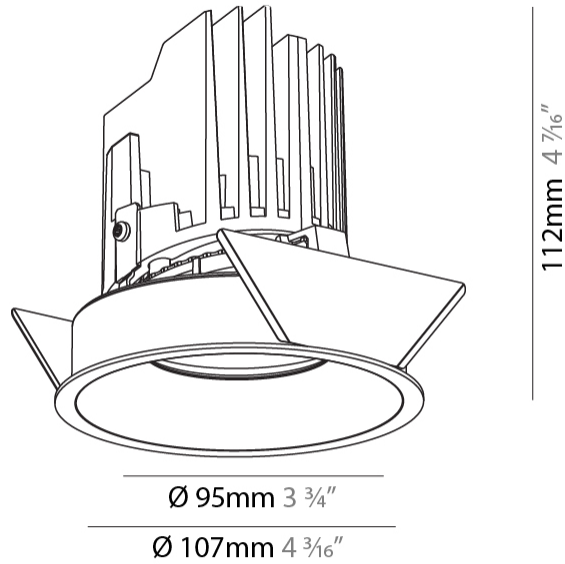

PHYSICAL

Shape: Round
Diameter (mm): 107
Diameter (in): 4 3/16
Height (mm): 112
Height (in): 4 7/16
Ceiling Thickness (mm): 10 / 12.5 / 15
Ceiling Thickness (in): 3/8 or 1/2 or 9/16
Min. Recessing Depth (mm): 130
Min. Recessing Depth (in): 5 1/8
Light Distribution: Adjustable / Downlight
Weight (kg): 0.485
Weight (lbs): 1.07
Fixture Finish: SSR / BKV / CWI / CRY / HAB / UFT / ITA / RUA / FTG / MYG / LOD / PUS / FRO / FUP / KIA / POP / BLS / SPG / MEY / GOH / GUM / CHC / COM / ABZ / JAG / OBR / MOS / ROR
Fixture Material: Aluminum Die Cast
Cut-out Measurements: 98mm / 3 7/8"

ELECTRICAL

Lamp Type: LED (Zhaga Standard)
Input Wattage (W): 15.5
Total Output Wattage (W): 13
Dimming: Tri-Mode (Non-Dimming and Phase Dimming (120Vac only) and 0-10V Dimming)
Driver Included: No
Driver Location: Recessed Housing
Driver Type: Constant Current - Universal
Driver Class: Class 2
Housing: See components
Input Voltage (V): 120 - 277
Constant Current (MA): 500

LED

Number of LEDs: 1
Color Temperature (°K): 2700 / 3000 / 3500 / 4000
Max. Delivered Lumen (lm): 940 / 980 / 1029 / 1050
Nominal Lumen (lm): 1386 / 1438 / 1511 / 1542
CRI: >90 CRI
Lamp Life (hrs): 50000

OPTICAL

Reflector: 20 / 40 / 60
Adjustability: Rotational 355°, Tilt 10°

RATINGS AND CERTIFICATIONS

Certified By: Certified for North American Standards
IP rating: IP20